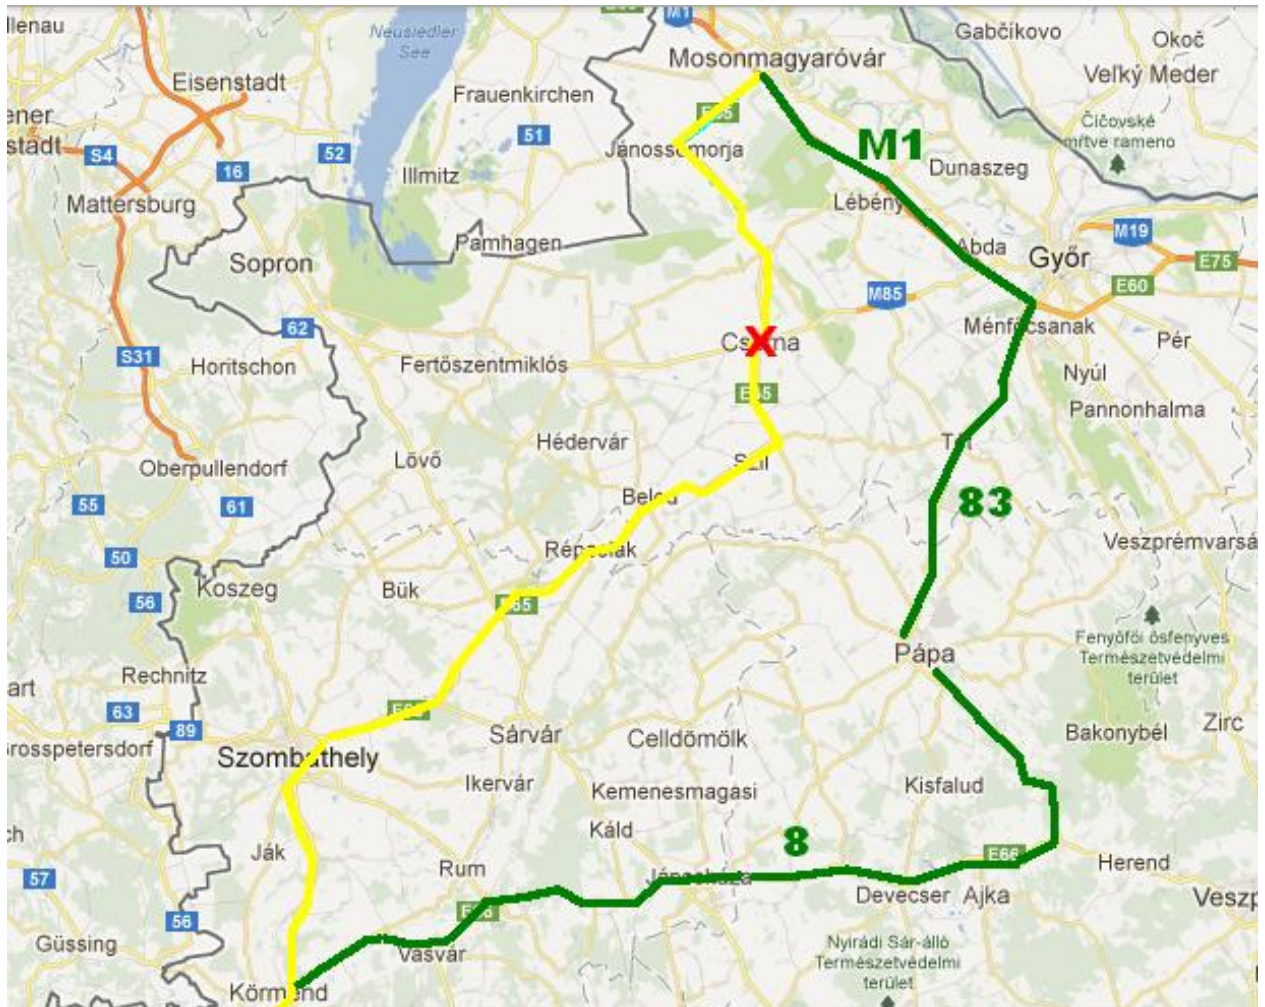

Csorna

Congestion: yellow

Deviation: green